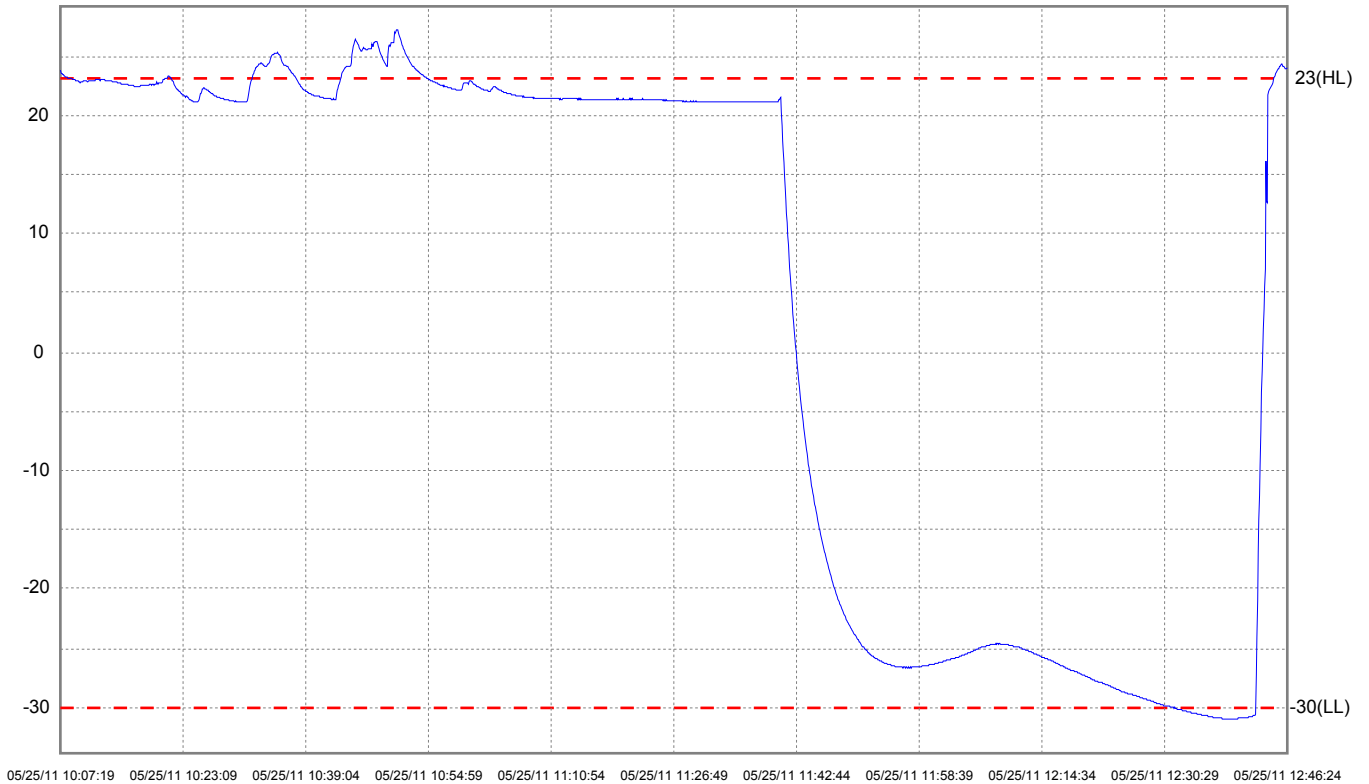

Data Report

Note: All times shown are based on GMT and 24-Hour clock [MM/dd/yyyy HH:mm:ss]

Device Information

Device: ITAG-PDF	Log Interval: 5s
Serial Number: 20423077	Log Cycle: 5h
Start Mode: Manual Start	Start Delay: 0s

Logging Summary

Highest Temperature: 27.1°C@05/25/2011 10:50:54	Start Time: 05/25/2011 10:07:19
Lowest Temperature: -31.1°C@05/25/2011 12:37:59	Stop Time: 05/25/2011 12:46:24
Average Temperature: 3.7°C	Elapsed Time: 2h39m5s
Mean Kinetic Temperature: 18.1°C	Data Points: 1910

Alarm Settings

Type: Single Event
High Limit: 23.0°C
Delay Time: 10m
Low Limit: -30.0°C
Delay Time: 30m

Alarm Events

▲ High Alarm
Events: 1
Time: 19m55s
Longest Time Above HL: 11m5s@05/25/2011 10:43:44
First Triggered at: 05/25/2011 10:43:44

▼ Low Alarm
Events: 0
Time: 11m10s

[°C]